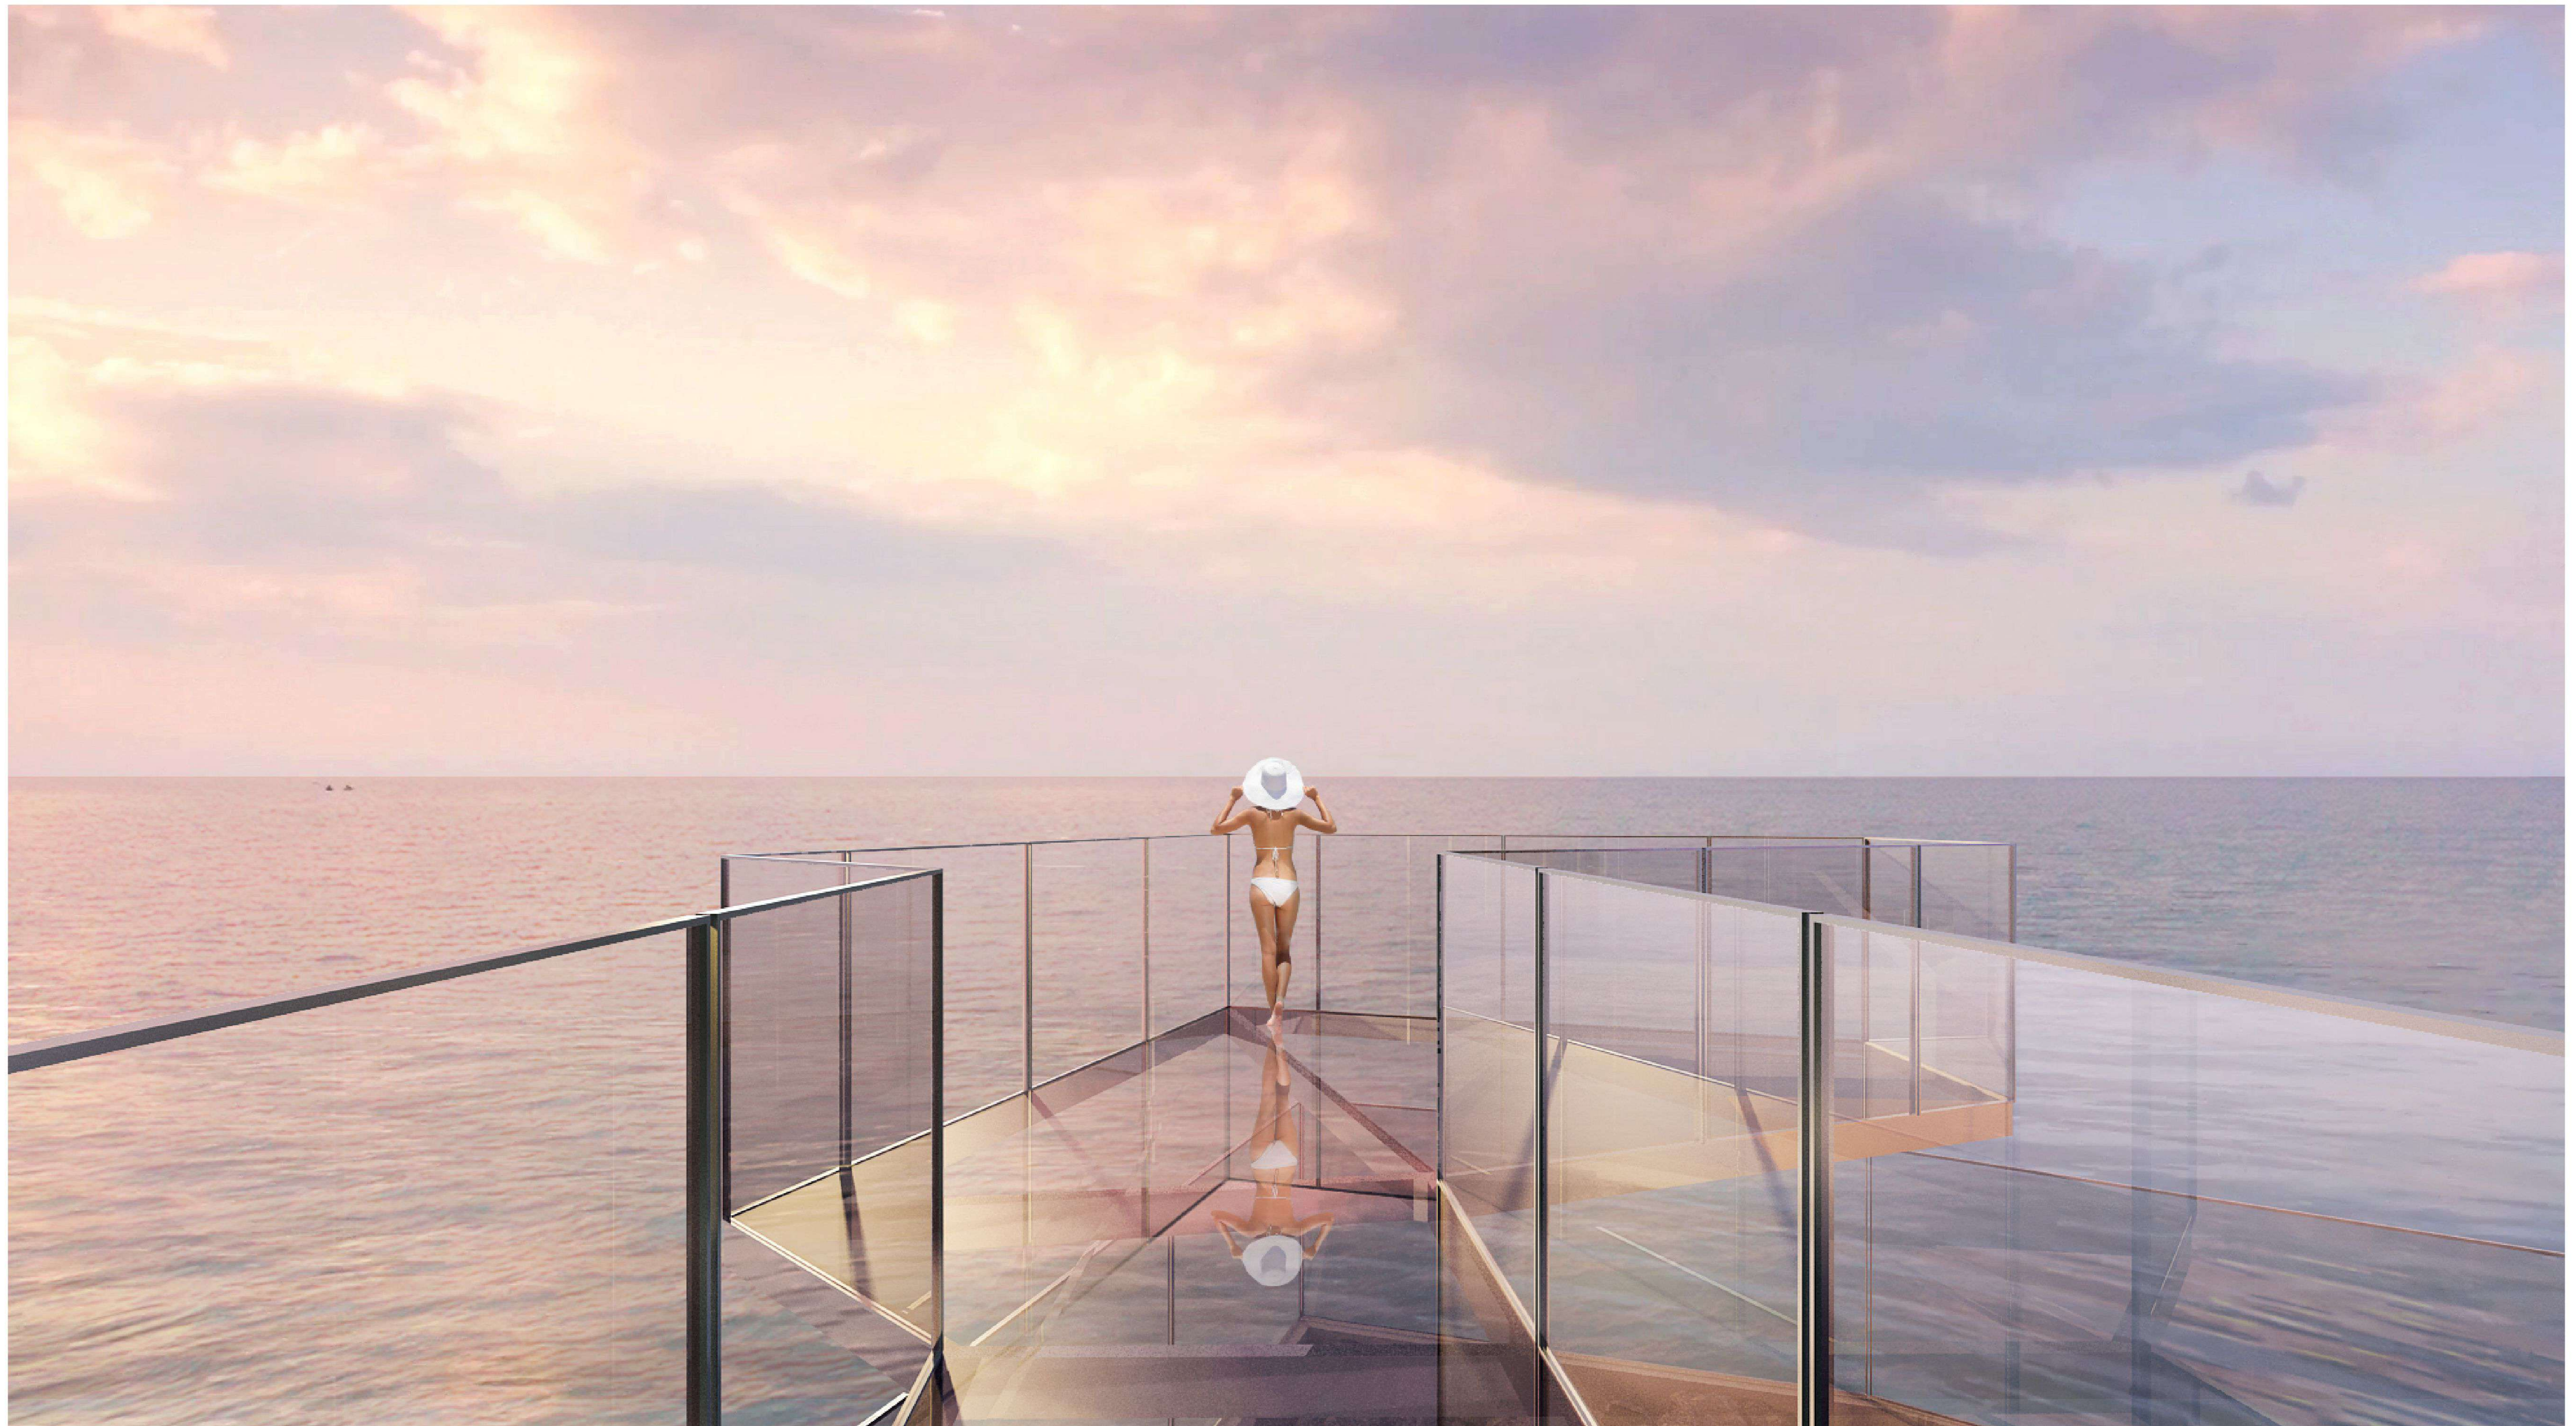

Be synced with your 'Soul-cial' life in souls-connected space designed especially and flexibly to serve your multi-social activities.

**PICTURESQUE VIEW BALCONY**

Reconnect with your inner self by connecting to natural blue canvas outside. Take pleasure in sublime interior design that blends yourself with the nature.

**NATURE STEP**

Step in the greenery whenever you soul desire.  
Nothing in-between you and nature.

**BETWEEN SOUL AND  
HEAVEN PATH**

Give your fullest self to the nature by stepping in the floating walkway to infinity. Be embraced by the dancing colors of the sky. Discover the shade that match your soul the most.