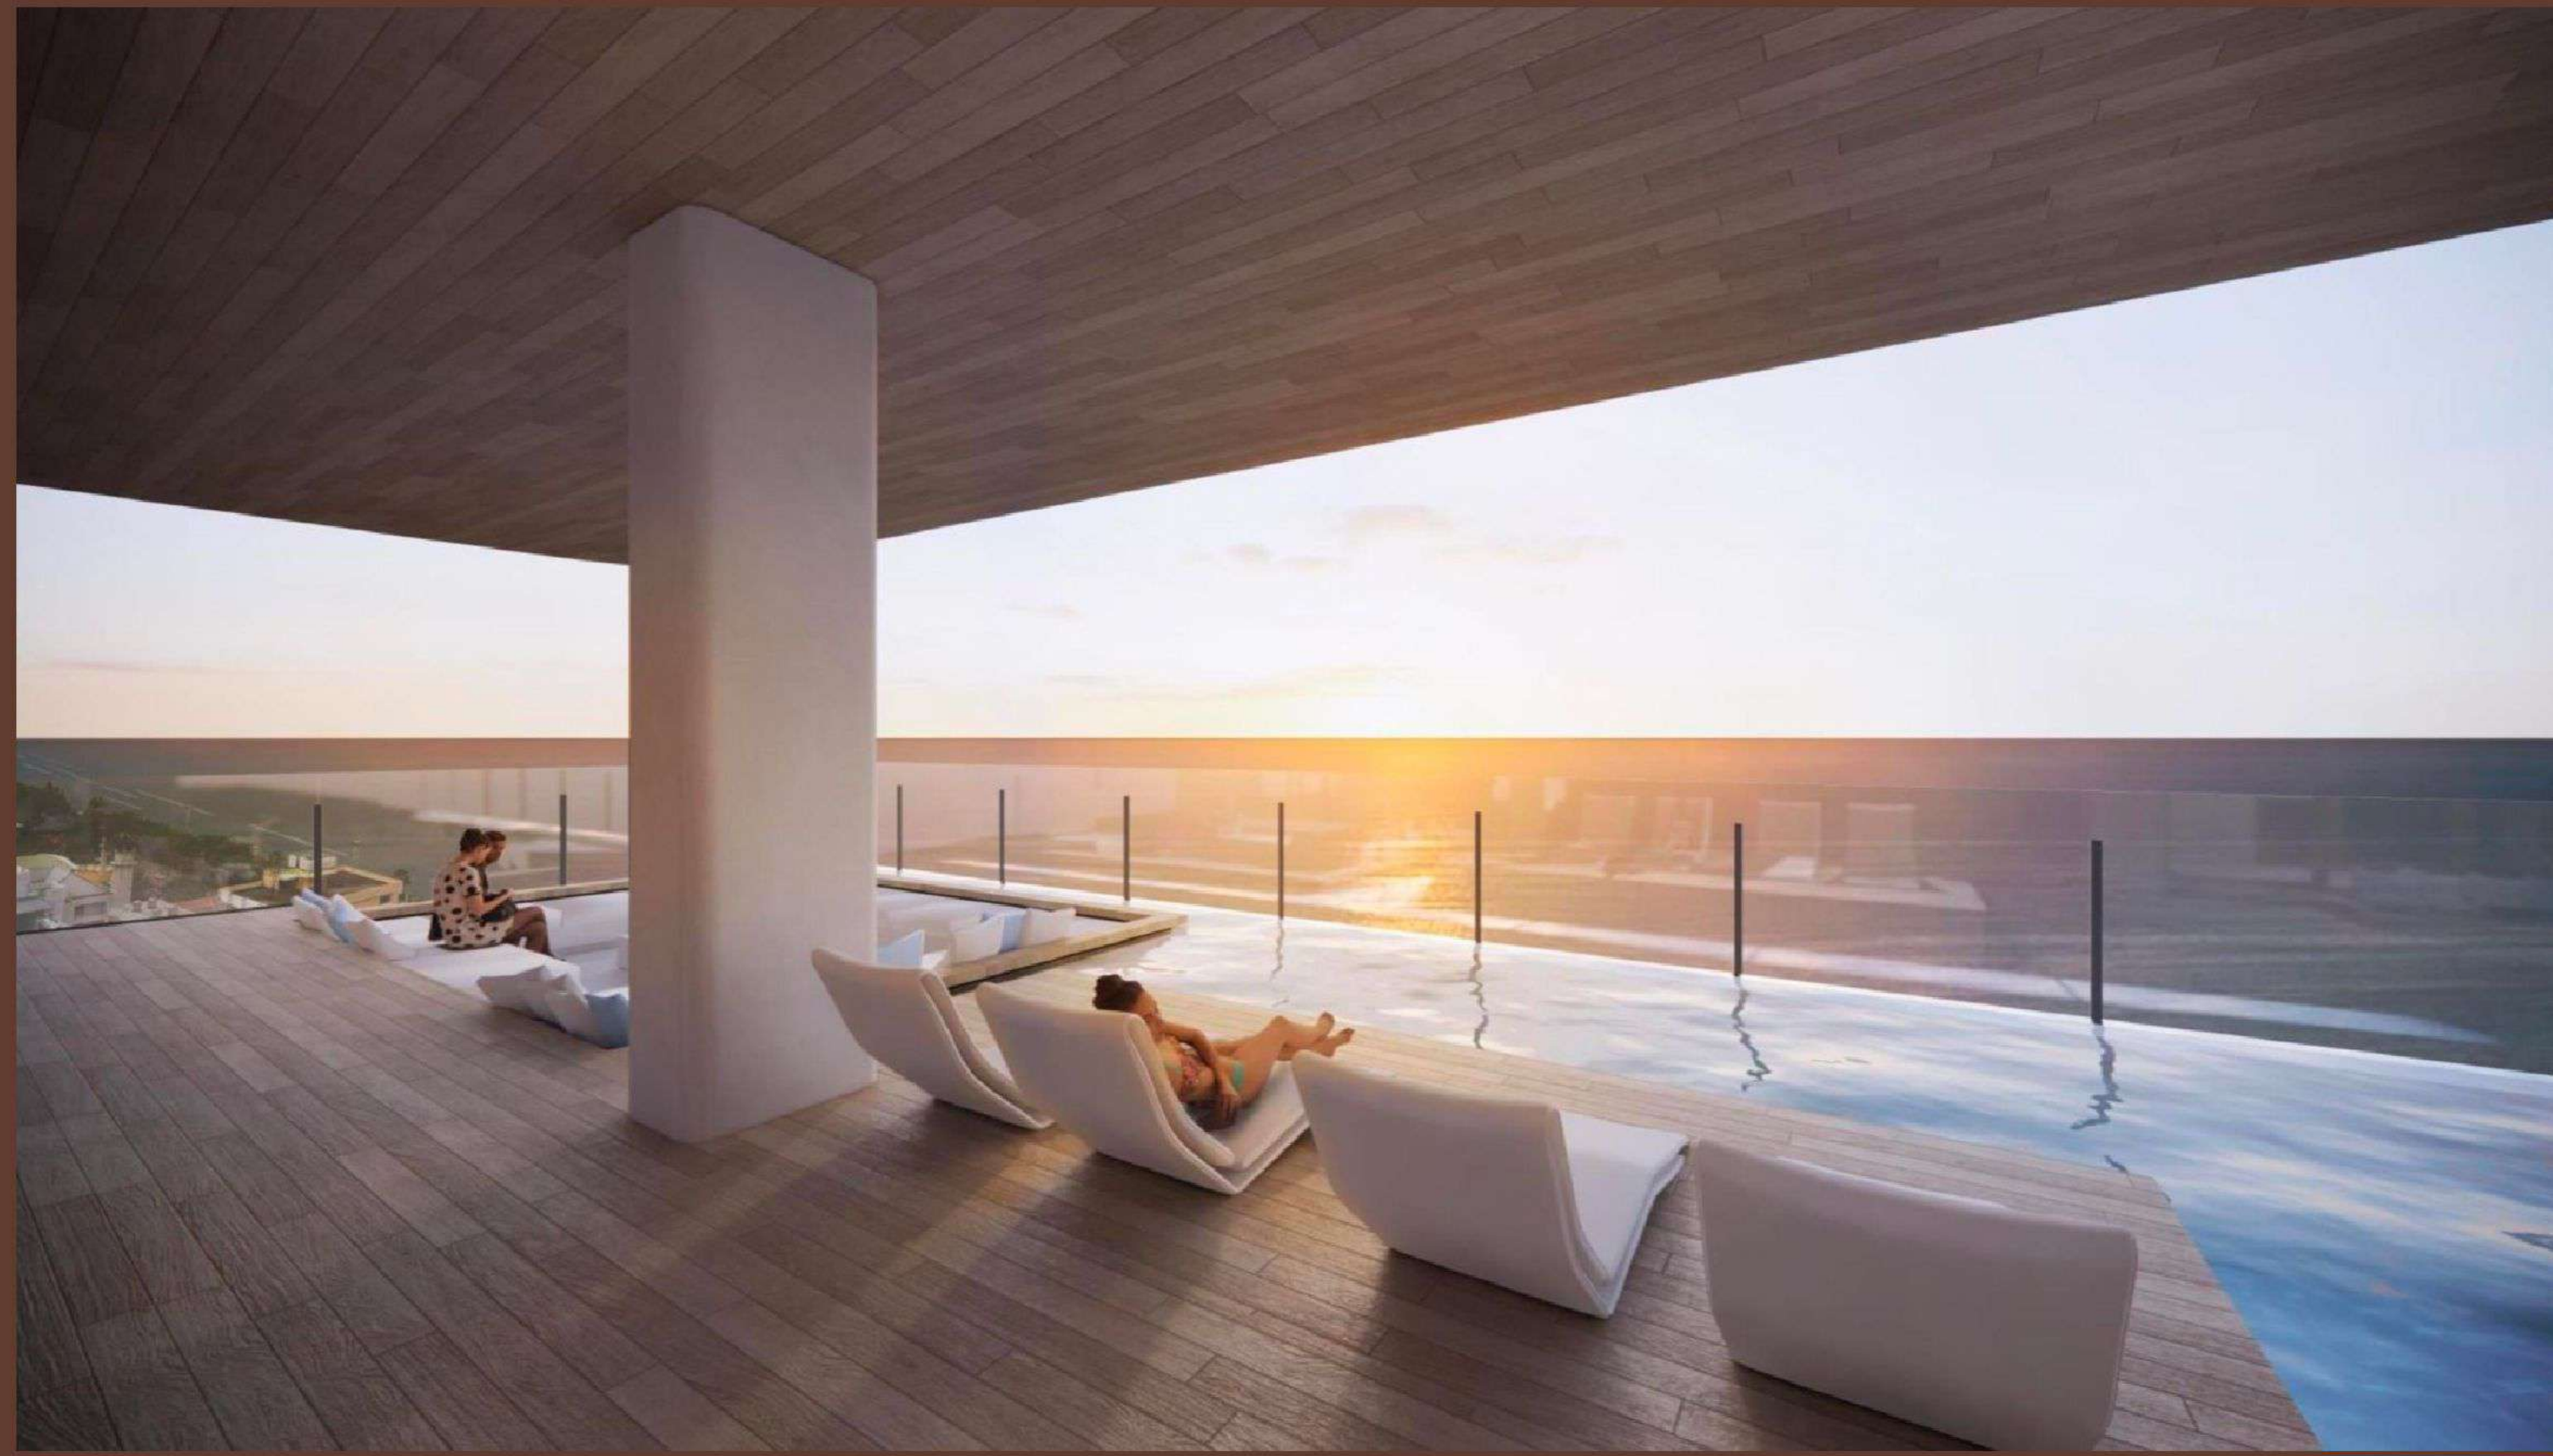

‘SOUL-ELEVATED’