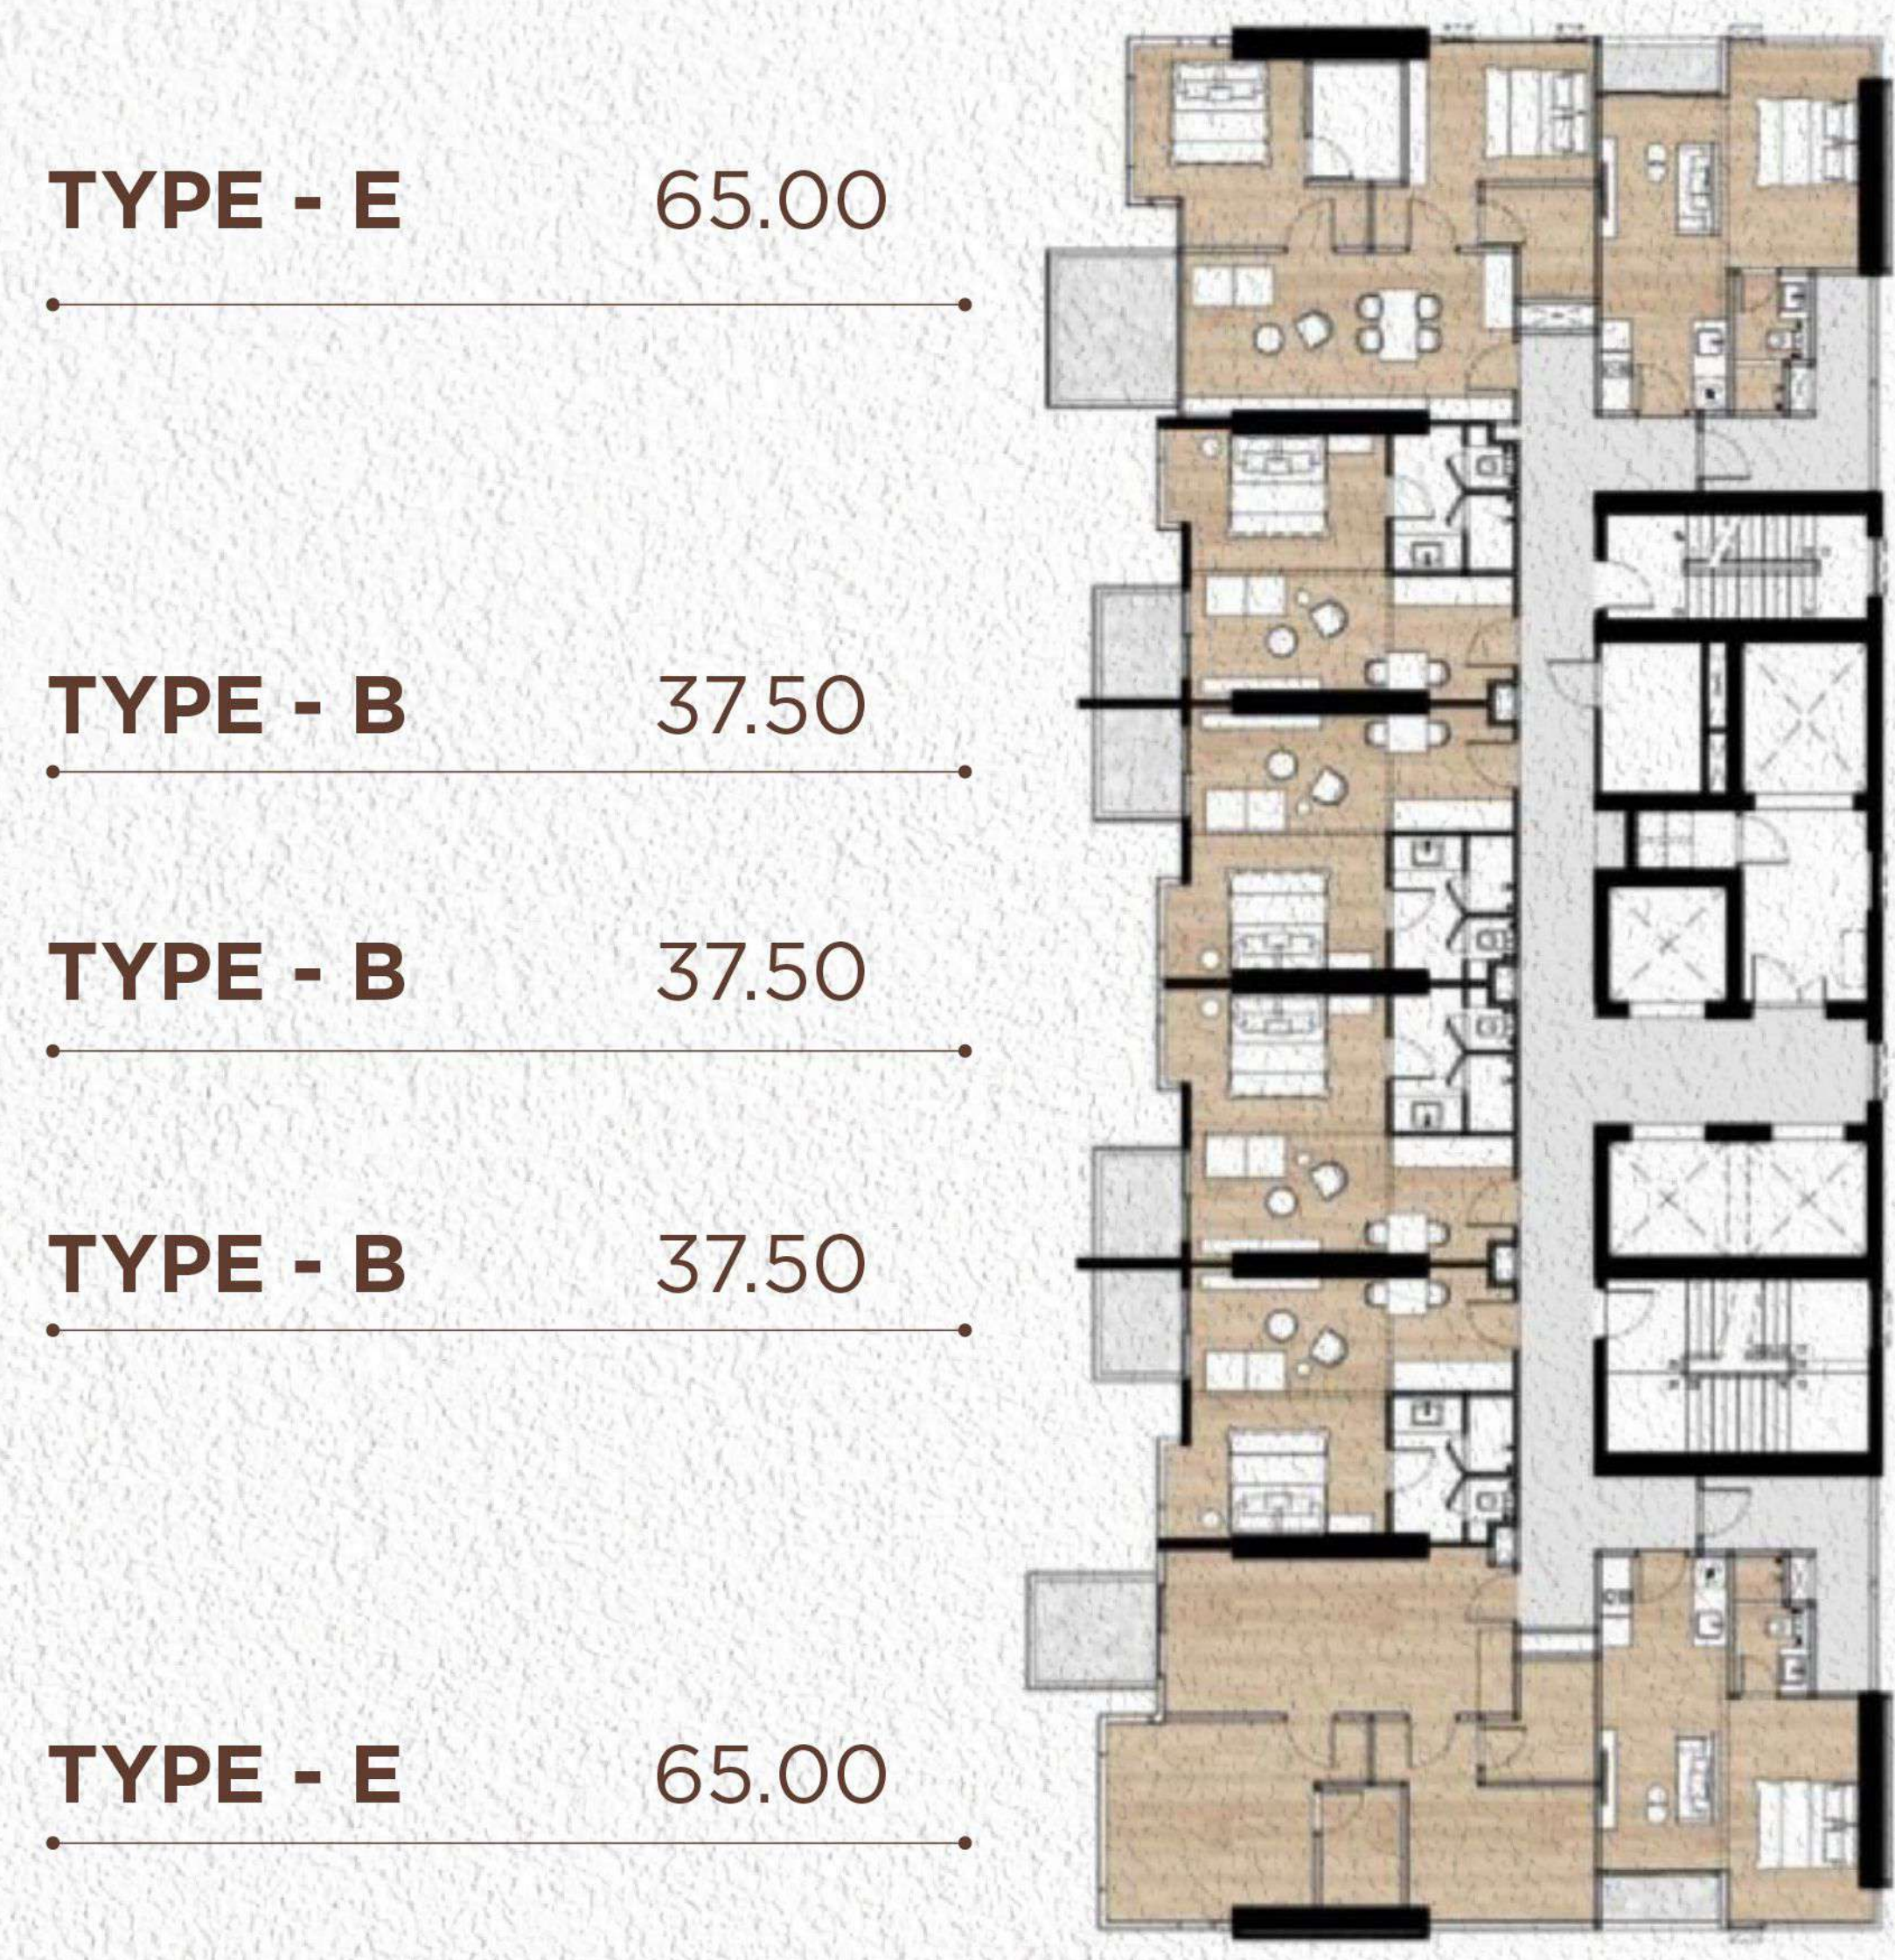

# FLOOR PLAN

LEVEL 26

LEVEL 27-42

# FLOOR PLAN

**SKY FACILITY**  
LEVEL 45

**SKY FACILITY**

# UNIT PLAN ROOM TYPE

LEVEL 5 - 10

LEVEL 12 - 25