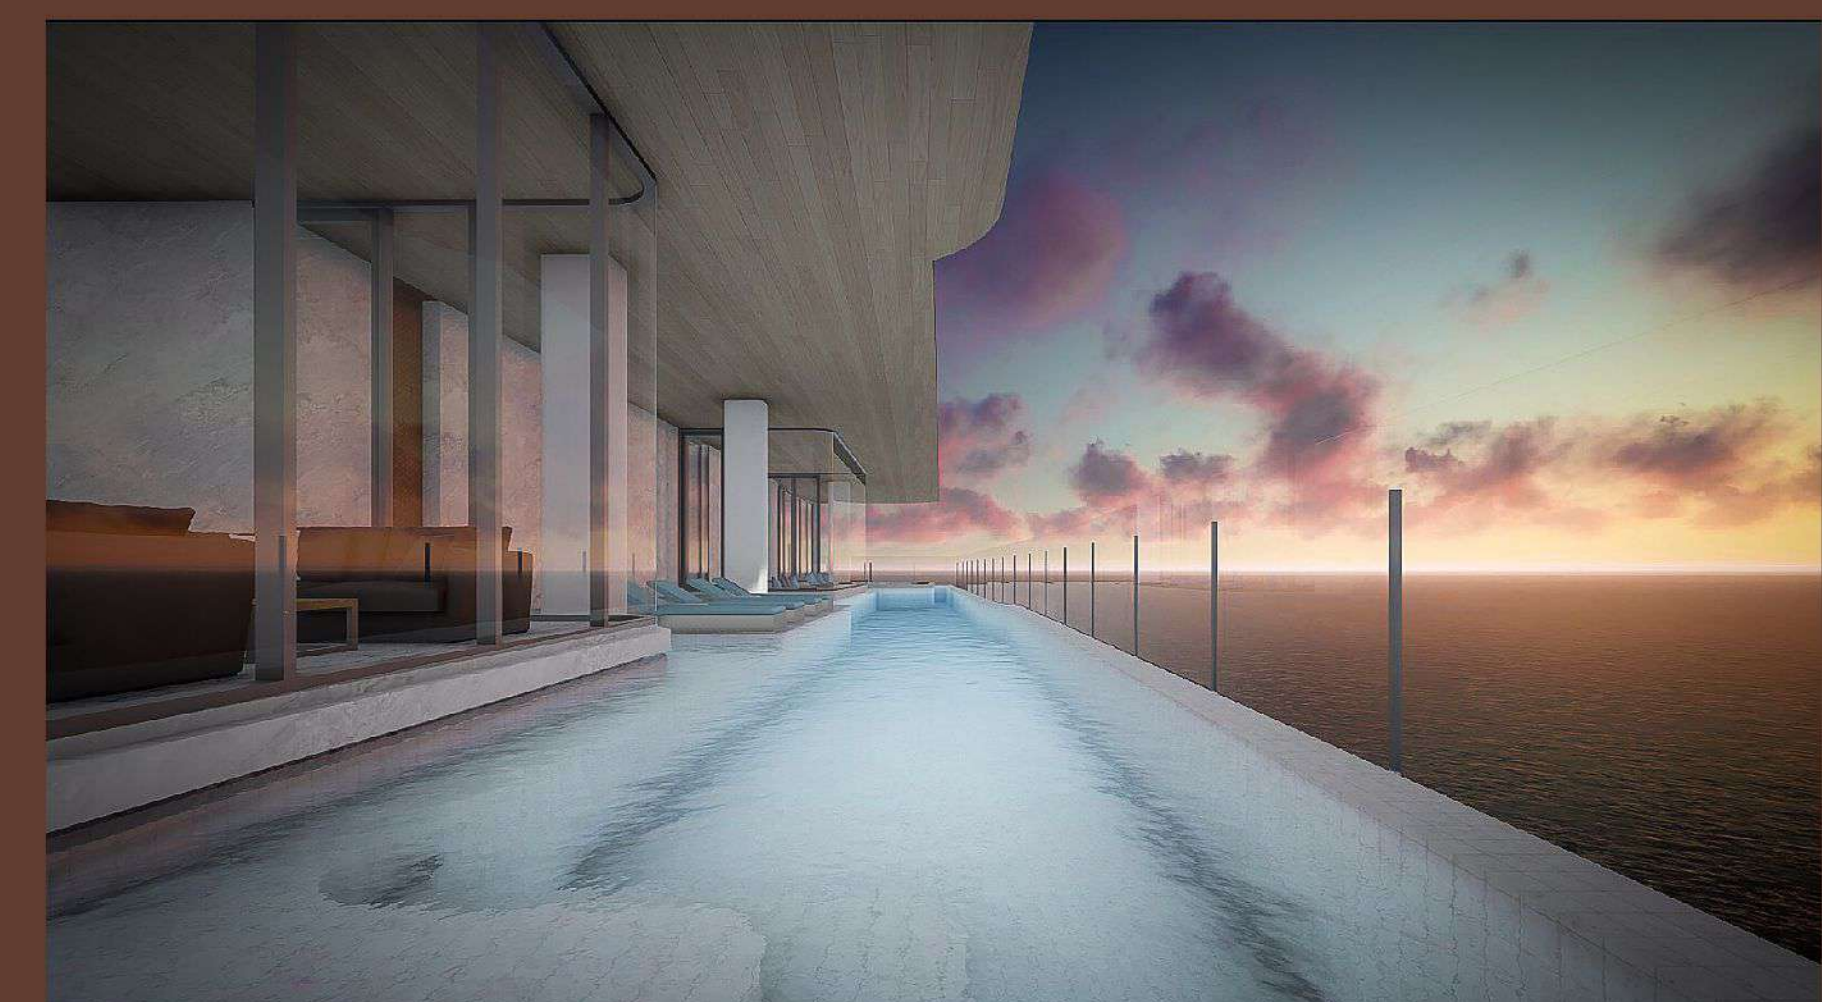

Open your soul and eyes to 180-degree open view, every unit share the picturesque horizontal sight of the gulf of Thailand.

Take a glimpse of connect-to-nature life in the serene green of the garden entry.

**BETWEEN SOUL AND  
HEAVEN PATH**

Become a part of the 180-degree view of horizontal sea and sky, the most heavenly viewpoint of Pattaya.

## SUNKEN LOUNGE

Find your favorite color of the day as you giving yourself to the most sublime viewpoint of Jomtien Beach.

‘SOUL-ELEVATED’

SENSE  
THE ENRICHING  
SOUL

SOUL  
AND BEYOND  
FACILITIES